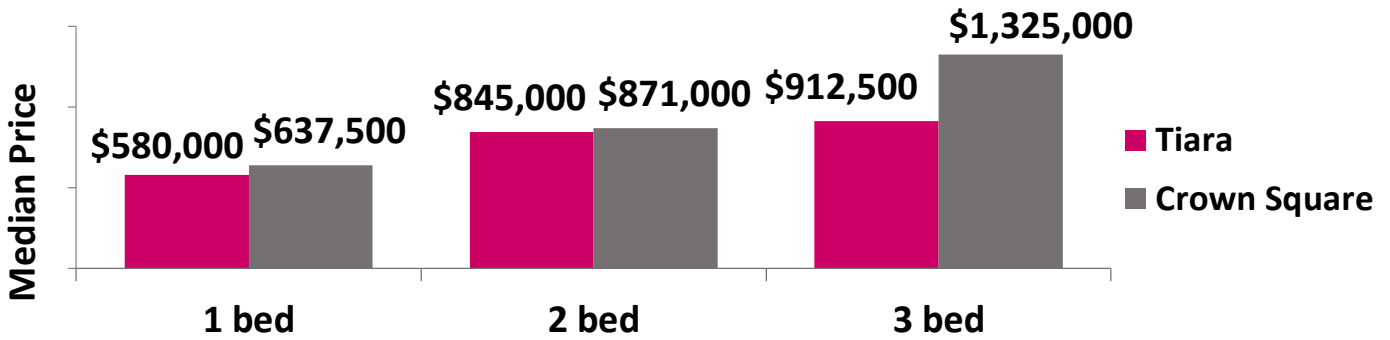

Tiara

Property Report

exceeding
expectations

Prepared by Beere Property
October 2018

Current Median Rent Prices in Tiara & Crown Square Precinct

Sales Snapshot

Recent Sales in Crown Square Precinct (1 July – 10 October 2018)

Address	Bed	Bath	Parking	Price	Date
418/7 Potter St	2	2	1	\$855,000	05/07/18
174/806 Bourke St	2	2	1	\$789,000	05/07/18
78/7 Broome St	2	2	1	\$805,000	10/07/18
78/7 Broome St	2	2	1	\$805,000	16/07/18
434/2-4 Lachlan St	1	1	0	\$520,000	19/07/18
50/22 Crystal St	2	2	1	\$1,180,000	28/07/18
59/15 Potter St	1	1	0	\$710,000	09/08/18
538/7 Crescent St	1	1	0	\$637,500	09/08/18
53/788 Bourke St	1	1	0	\$510,000	13/08/18
19/28 Crystal St	2	2	1	\$815,000	20/08/18
307/9 Crystal St	1	1	0	\$540,000	24/08/18
296/9 Crystal St	2	2	1	\$820,000	14/09/18
164/11 Potter St	1	1	2	\$620,000	28/09/18

Median Sale Price in Tiara & Crown Square Precinct
(last 12 months, 55 sold)

*** Only 1 three bedroom apartment sold in Tiara in the last 12 months

Tiara– Median Sale Price (2008 – 2018)

Tiara Building Sale Expert – Polly Ha Nguyen