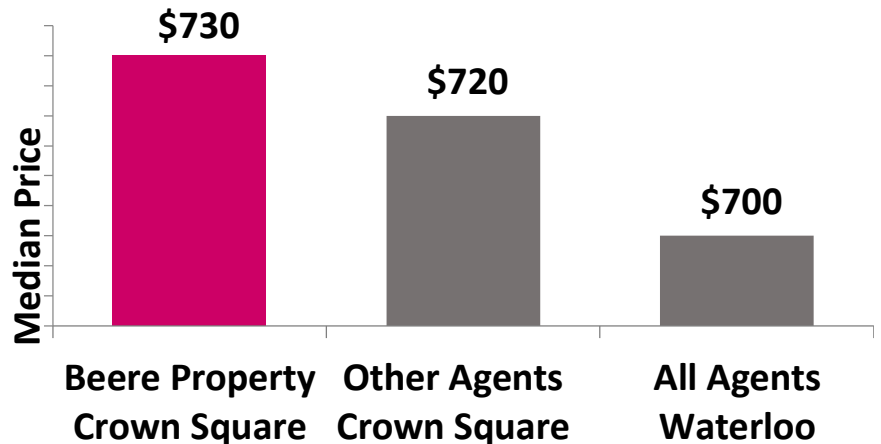

Current Rent Prices (p.w.)

Sales Enquiry

Mobile: 0421 981 138

Phone: 02 8397 7888

polly@beereproperty.com.au

www.beereproperty.com.au

Property Management

Mobile: 0401 333 488