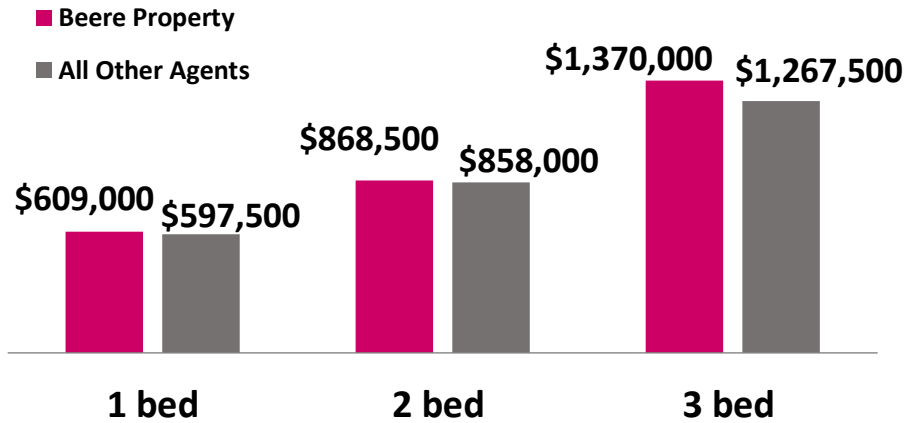

Tiara Building Sale Expert – Polly Ha Nguyen

Polly's client dedication and love of helping others is what motivates her most. She is highly committed to her clients; with no limit to the amount of time she will spend to achieve the best possible result.

Crown Square Median Sale Prices (last 12 months)

Tiara Building Leasing Expert – Jason Bauer

Jason has been involved in Property Asset Management and helping grow his client's wealth for the past 15 years. Jason constantly strives to maximise results when leasing properties and protecting landlords' valuable assets to ensure the growth of their portfolio.

Current Rent Prices (p.w.)

Sales Enquiry

Mobile: 0421 981 138

Phone: 02 8397 7888

polly@beereproperty.com.au

www.beereproperty.com.au

Property Management

Mobile: 0401 333 488

Phone: 02 8397 7888

jason@beereproperty.com.au

www.beereproperty.com.au

Building Management

Mobile: 0418 644 952

Phone: 02 8397 7888

jeff@beereproperty.com.au

www.beereproperty.com.au