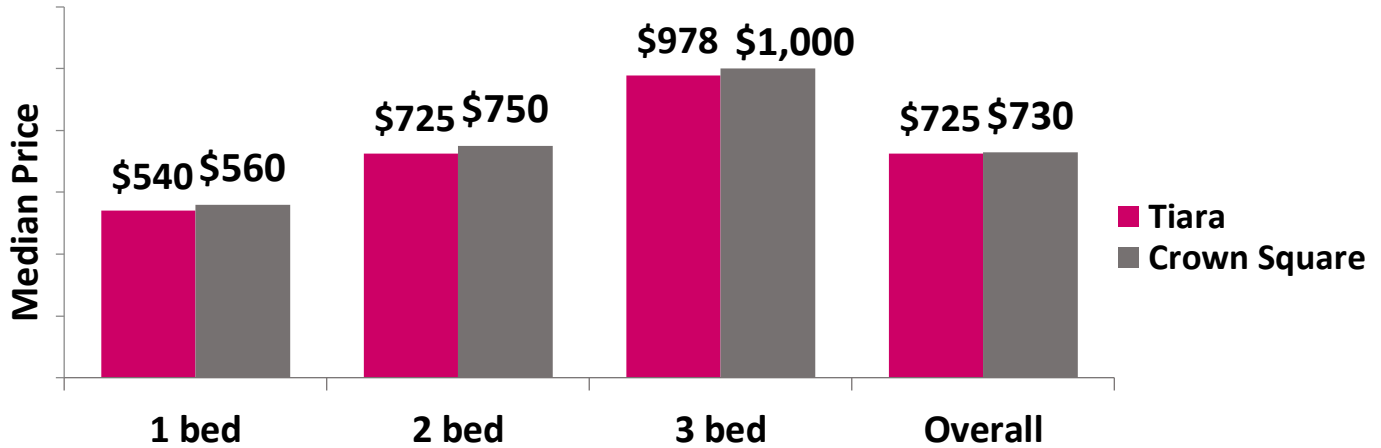

Tiara

Property Report

exceeding
expectations

Prepared by Beere Property
October 2018

Current Median Rent Prices in Tiara & Crown Square Precinct

Sales Snapshot

Recent Sales in Crown Square Precinct (1 July – 10 October 2018)

Address	Bed	Bath	Parking	Price	Date
418/7 Potter St	2	2	1	\$855,000	05/07/18
174/806 Bourke St	2	2	1	\$789,000	05/07/18
78/7 Broome St	2	2	1	\$805,000	10/07/18
78/7 Broome St	2	2	1	\$805,000	16/07/18
434/2-4 Lachlan St	1	1	0	\$520,000	19/07/18
50/22 Crystal St	2	2	1	\$1,180,000	28/07/18
59/15 Potter St	1	1	0	\$710,000	09/08/18
538/7 Crescent St	1	1	0	\$637,500	09/08/18
53/788 Bourke St	1	1	0	\$510,000	13/08/18
19/28 Crystal St	2	2	1	\$815,000	20/08/18
307/9 Crystal St	1	1	0	\$540,000	24/08/18
296/9 Crystal St	2	2	1	\$820,000	14/09/18
164/11 Potter St	1	1	2	\$620,000	28/09/18

Median Sale Price in Tiara & Crown Square Precinct
(last 12 months, 55 sold)

*** Only 1 three bedroom apartment sold in Tiara in the last 12 months

Tiara– Median Sale Price (2008 – 2018)

Tiara Building Sale Expert – Polly Ha Nguyen